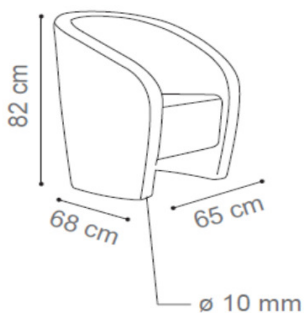

ALOE

ALOE

ALOE

ALOE

ALOE

Modern design with utmost Comfort
High Density Italian Mould Foam.
Available in Real Leather, P.V.C & Fabric
Available in any standard Colour
